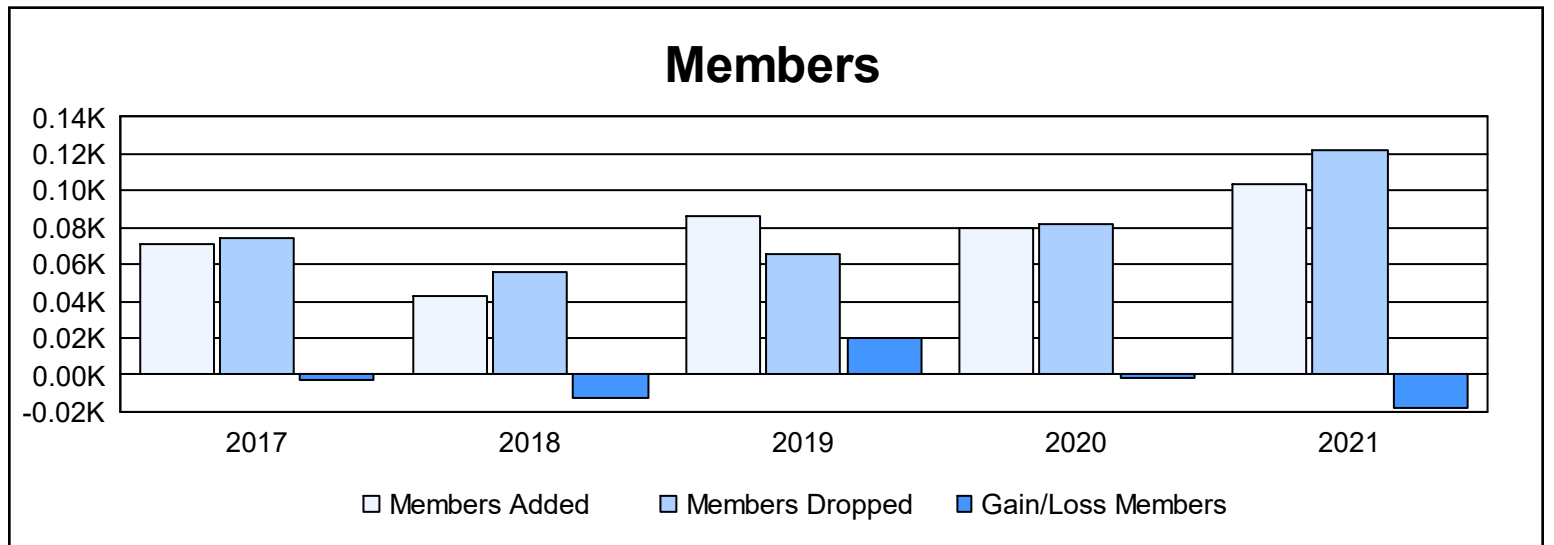

Year	New Clubs	Dropped Clubs	Gain/ Loss Clubs	New Members	Charter Members	Reinstate Members	Transfer Members	Total Member Added	Total Members Dropped	Gain/ Loss Members
2016-2017	0	3	-3	66	1	1	3	71	74	-3
2017-2018	0	0	0	38	1	3	1	43	56	-13
2018-2019	1	1	0	62	22	2	0	86	66	20
2019-2020	1	2	-1	47	22	7	4	80	82	-2
2020-2021	1	0	1	55	43	3	3	104	122	-18
<b>Average</b>	<b>1</b>	<b>1</b>	<b>-1</b>	<b>54</b>	<b>18</b>	<b>3</b>	<b>2</b>	<b>77</b>	<b>80</b>	<b>-3</b>

### Membership Composition June 2021 Cumulative