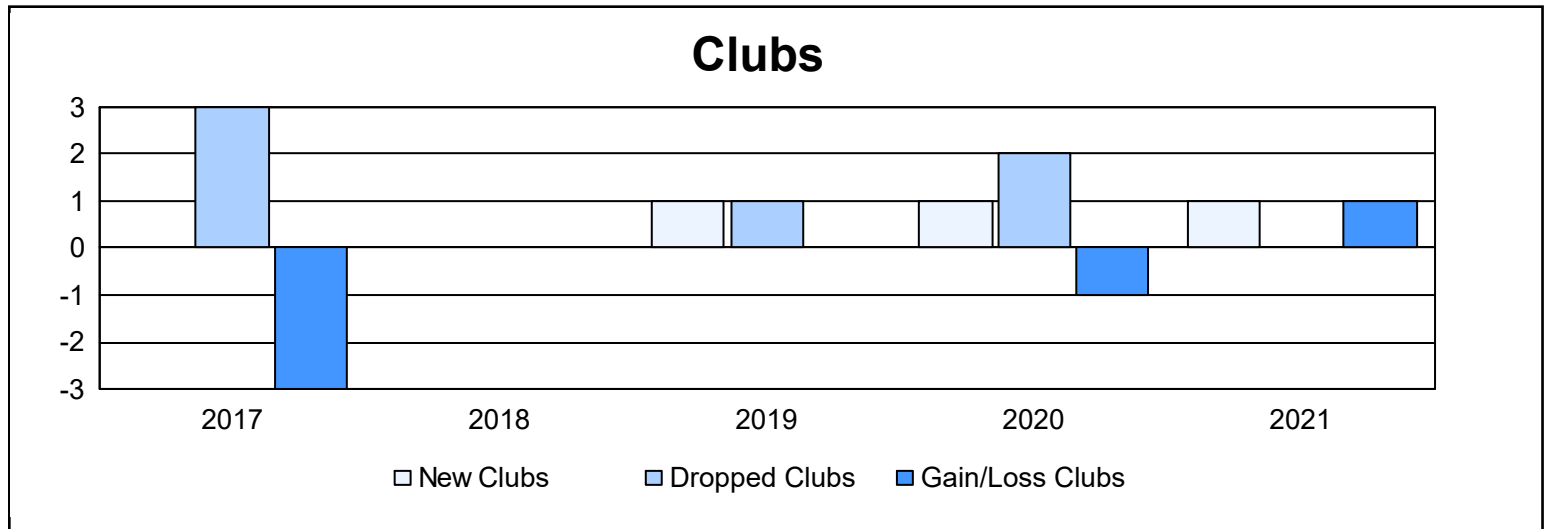

Year	New Clubs	Dropped Clubs	Gain/ Loss Clubs	New Members	Charter Members	Reinstate Members	Transfer Members	Total Member Added	Total Members Dropped	Gain/ Loss Members
2016-2017	0	3	-3	66	1	1	3	71	74	-3
2017-2018	0	0	0	38	1	3	1	43	56	-13
2018-2019	1	1	0	62	22	2	0	86	66	20
2019-2020	1	2	-1	47	22	7	4	80	82	-2
2020-2021	1	0	1	55	43	3	3	104	122	-18
<b>Average</b>	<b>1</b>	<b>1</b>	<b>-1</b>	<b>54</b>	<b>18</b>	<b>3</b>	<b>2</b>	<b>77</b>	<b>80</b>	<b>-3</b>

### Membership Composition June 2021 Cumulative