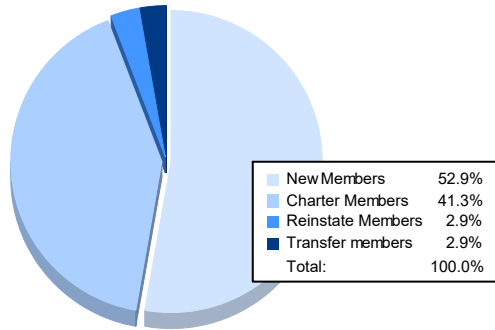

Year	New Clubs	Dropped Clubs	Gain/ Loss Clubs	New Members	Charter Members	Reinstate Members	Transfer Members	Total Member Added	Total Members Dropped	Gain/ Loss Members
2016-2017	0	3	-3	66	1	1	3	71	74	-3
2017-2018	0	0	0	38	1	3	1	43	56	-13
2018-2019	1	1	0	62	22	2	0	86	66	20
2019-2020	1	2	-1	47	22	7	4	80	82	-2
2020-2021	1	0	1	55	43	3	3	104	122	-18
<b>Average</b>	<b>1</b>	<b>1</b>	<b>-1</b>	<b>54</b>	<b>18</b>	<b>3</b>	<b>2</b>	<b>77</b>	<b>80</b>	<b>-3</b>

### Membership Composition June 2021 Cumulative